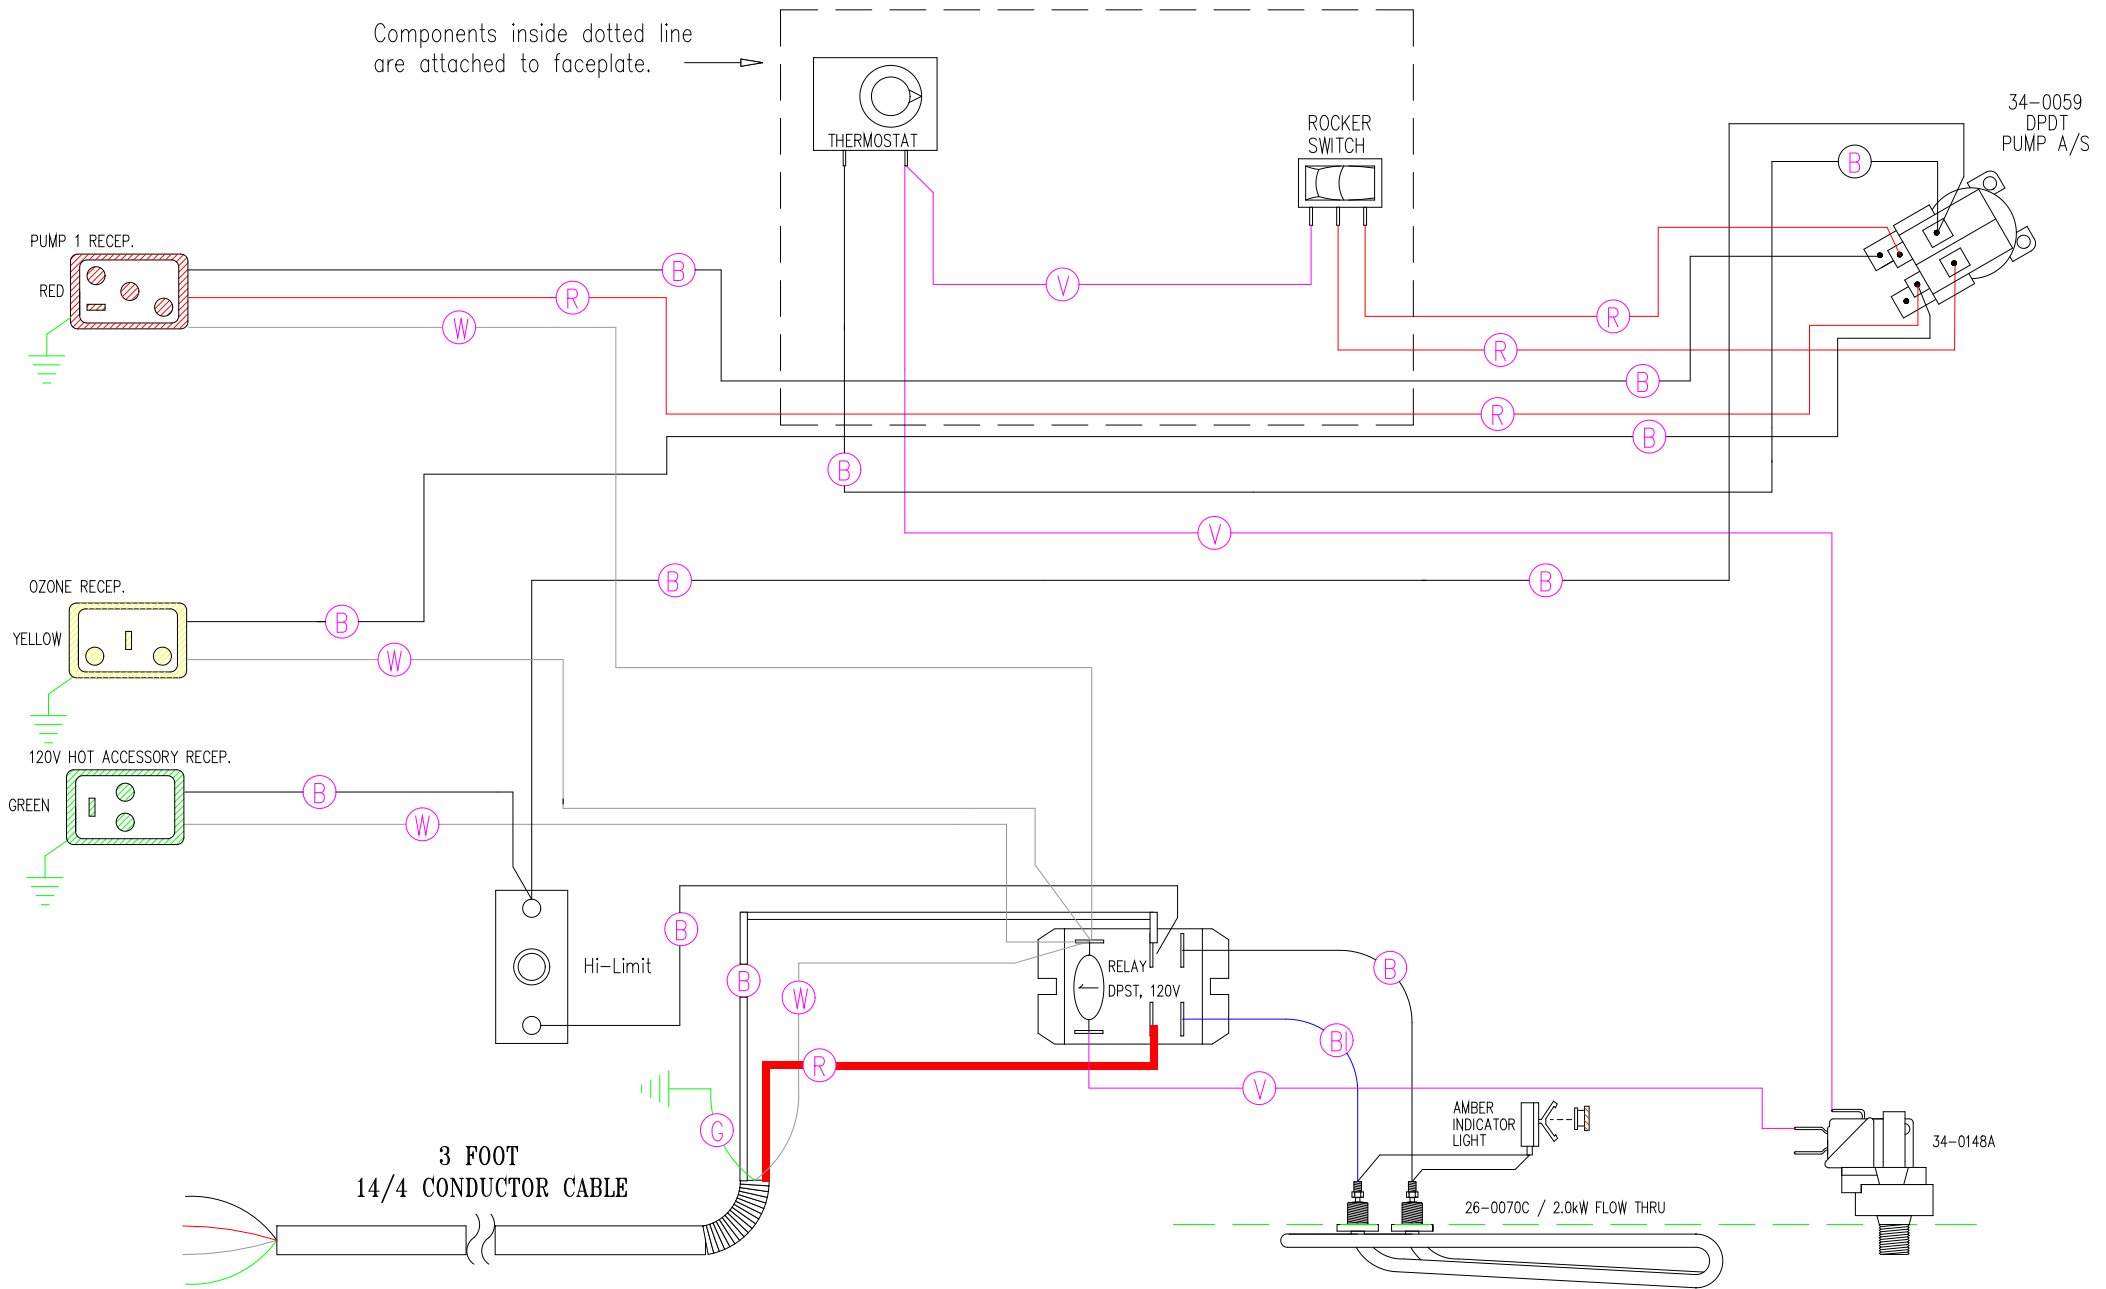

Components inside dotted line are attached to faceplate.

HYDRO-QUIP
CORONA, CA 909.273.7575

Manufacture Notes: Install only 120V switched air blower.

⊖(1)⊖ Indicates Capacitor

Dwg. No.
103TO-ABDKQY-E

Drawn
BH

Date
11.08.04

Diagram No.
1287

Rev
3

Wire Color Code

B - Black	G - Green
Br - Brown	Bl - Blue
R - Red	V - Violet
O - Orange	W - White
Y - Yellow	Gr - Gray